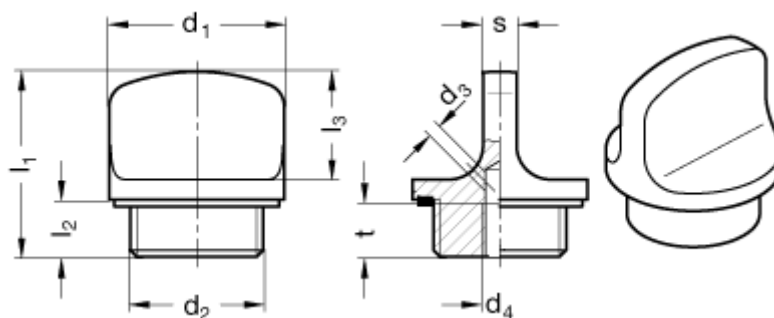

Article number: 201127514

Description: E+G Threaded plug temperatur up to 120C
GN 441-22-M16x1,5-2-SW

Measures

$d_1 = 22$

$d_2 = M 16 \times 1,5$

$d_3 = 2$

$d_4 = M 5$

$l_1 = 26$